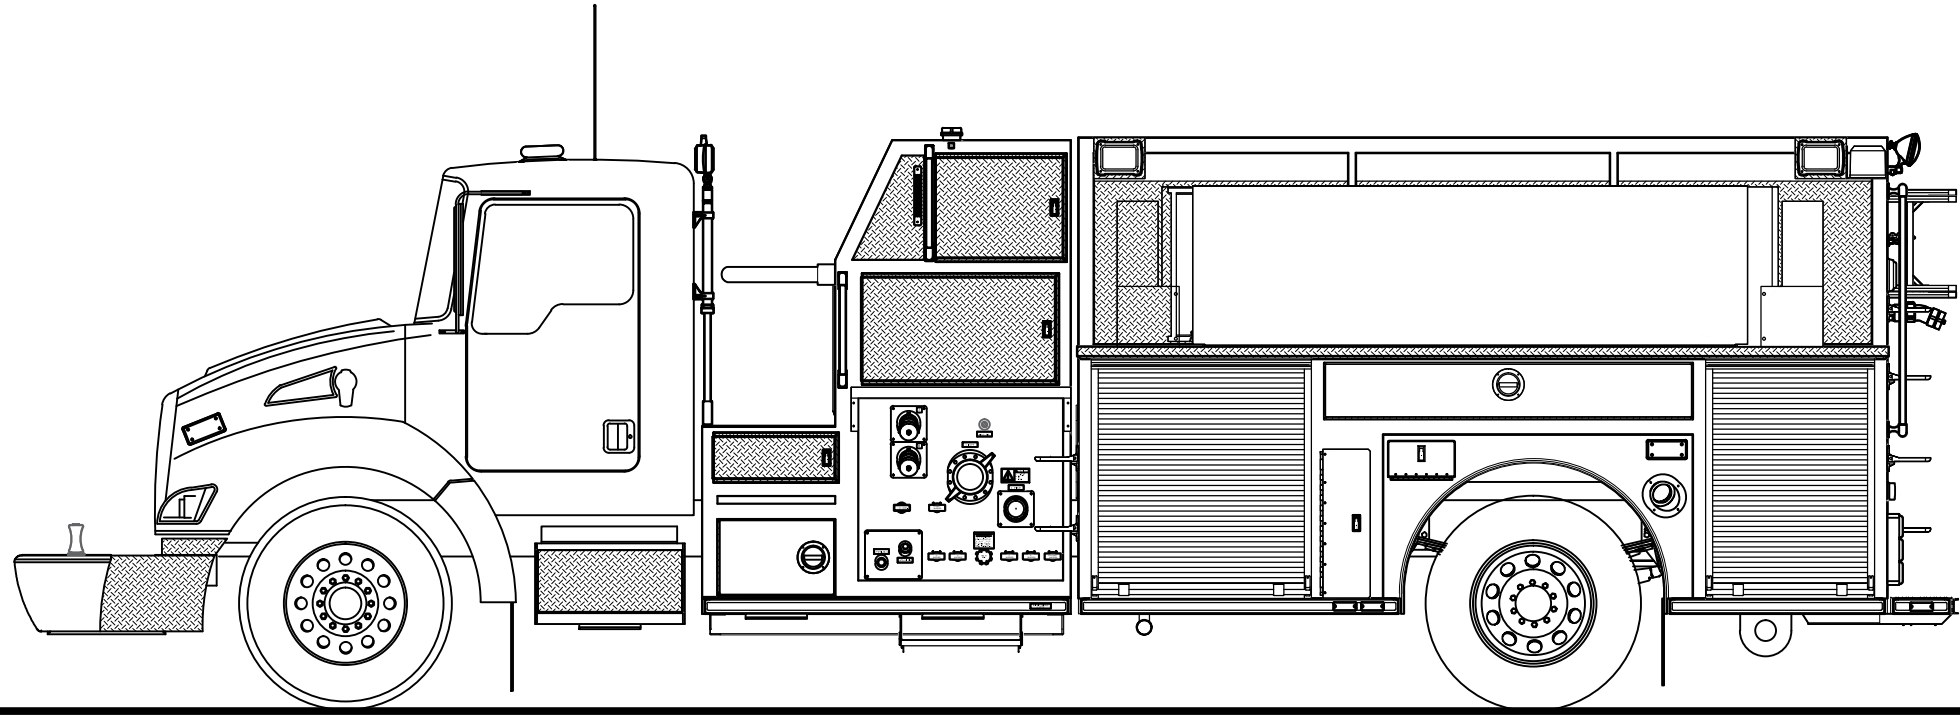

NEW GLASGOW FIRE DEPARTMENT		TITLE REFLECTIVE STRIPING TEMPLATE	
JOB No. M14-17662	DRAWN BY T CILLINS	 METALFAB LTD. 847 CENTRAL ST. CENTREVILLE NB. CANADA E7K 2E8	
DATE 05-12-14	MANUFACTURING TOLERANCES UNLESS OTHERWISE NOTED: ALL MACHINE OPERATIONS HAVE A TOLERANCE OF (+/-) 1/16"		
DRAWING NO. 17662-STRIPING		REV	