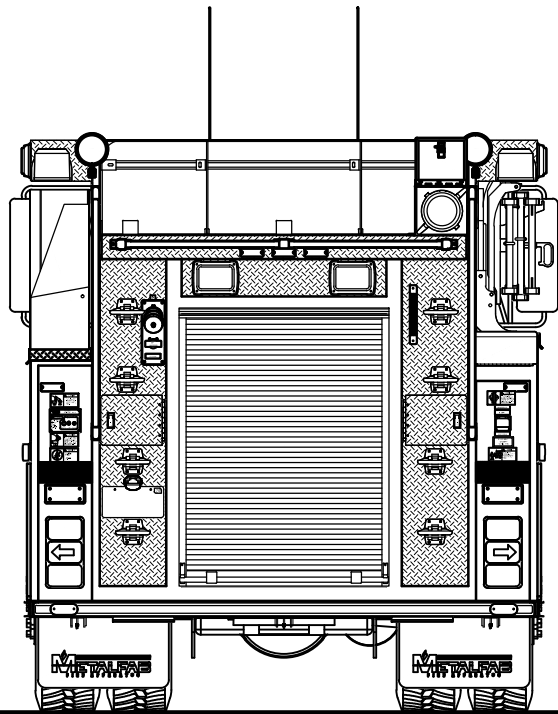

8

7

6

5

4

3

2

1

NEW GLASGOW FIRE DEPARTMENT		TITLE REFLECTIVE STRIPING TEMPLATE	
JOB No. M14-17662	DRAWN BY T CILLINS	 METALFAB LTD. 847 CENTRAL ST. CENTREVILLE NB. CANADA E7K 2E8	
DATE 05-12-14	MANUFACTURING TOLERANCES UNLESS OTHERWISE NOTED: ALL MACHINE OPERATIONS HAVE A TOLERANCE OF (+/-) 1/16"		
DRAWING NO. 17662-STRIPING		REV	