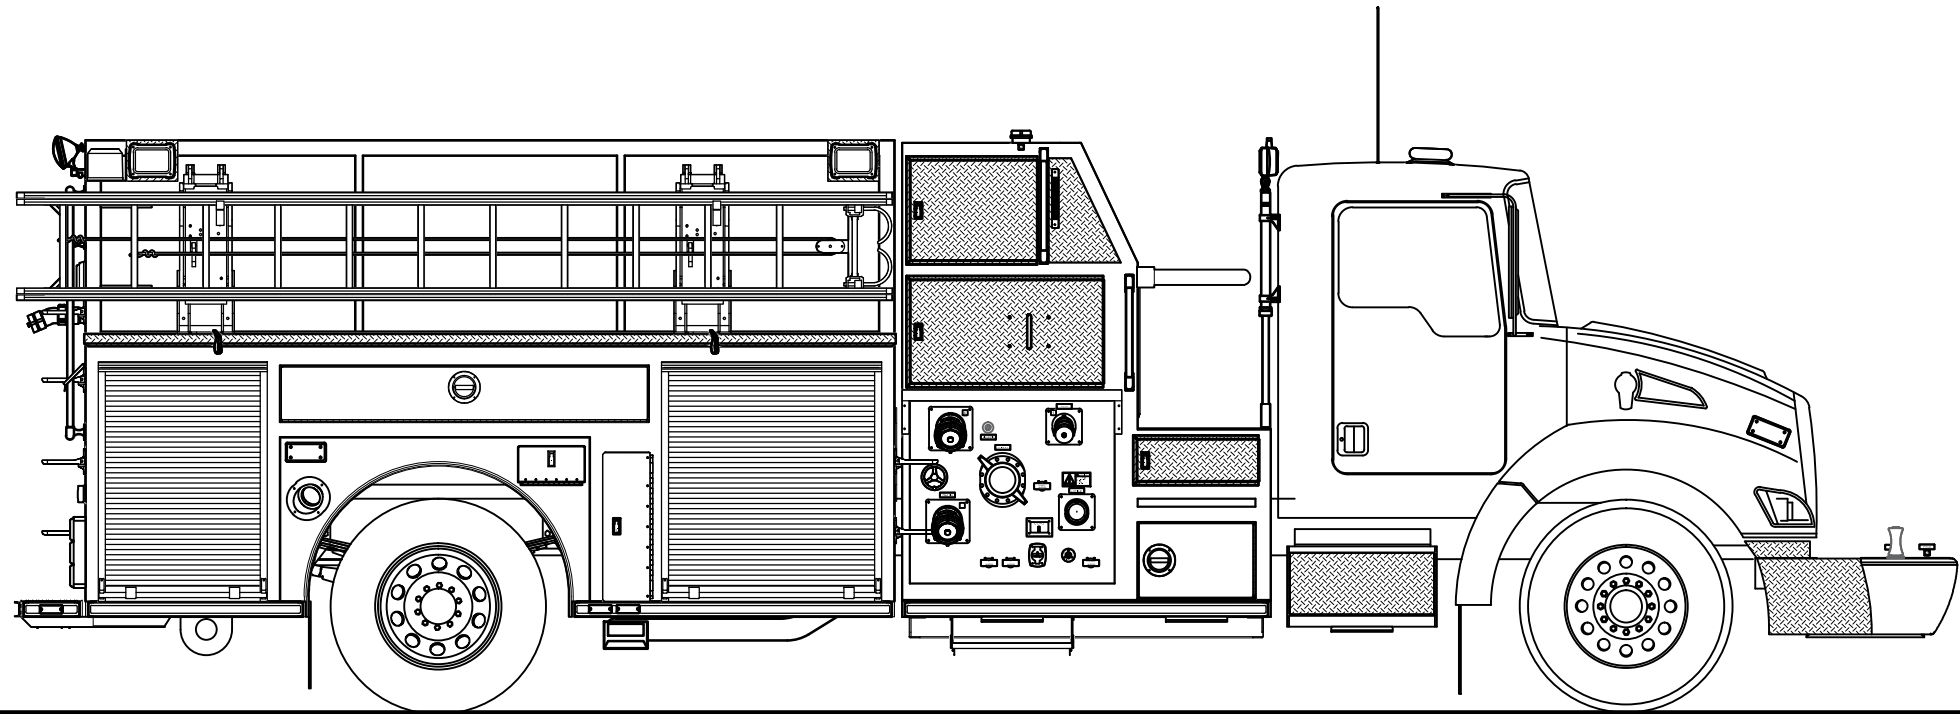

NEW GLASGOW FIRE DEPARTMENT		TITLE REFLECTIVE STRIPING TEMPLATE	
JOB No. M14-17662	DRAWN BY T CILLINS	 METALFAB LTD. 847 CENTRAL ST. CENTREVILLE NB. CANADA E7K 2E8	
DATE 05-12-14	MANUFACTURING TOLERANCES UNLESS OTHERWISE NOTED: ALL MACHINE OPERATIONS HAVE A TOLERANCE OF (+/-) 1/16"		
DRAWING NO. 17662-STRIPING		REV	